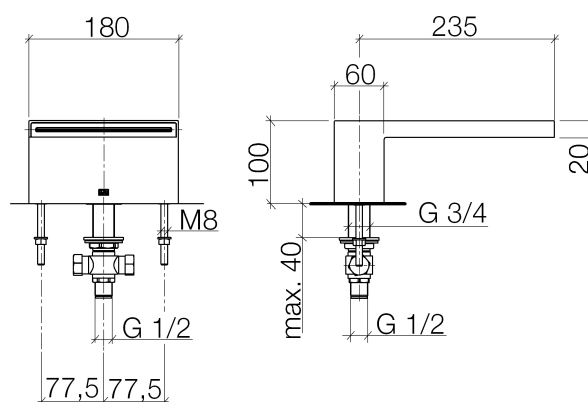

### Product specifications

- **9 1/4" projection**
- Mounting kit containing 2 threaded rods
- Height 3 7/8"
- 1/2" connection

### Surfaces

- |                 |             |
|-----------------|-------------|
| • chrome        | 13630740-00 |
| • matt platinum | 13630740-06 |
| • matt black    | 13630740-33 |

**Exploded assembly drawing**

**Order quantity**

<b>No.</b>	<b>Article number</b>	<b>Name</b>	<b>Installation quantity</b>
1	9029030590090	insert	1
2	091174040ff	spout	1
3	09311104490	pin	1
4	09141000890	seal	2
5	09311101190	pin	2
6	09240424690	nipple	1
7	09301104590	disc	2
8	09230105790	flow reducer	1
9	09231002390	nut	2
10	09141014090	seal	1
11	9030010330090	base	1
12	0423100040490	fixing set	1
13	0417110201090	distributor	1
14	9023100120090	gasket kit	1
15	0421020060092	cap	2