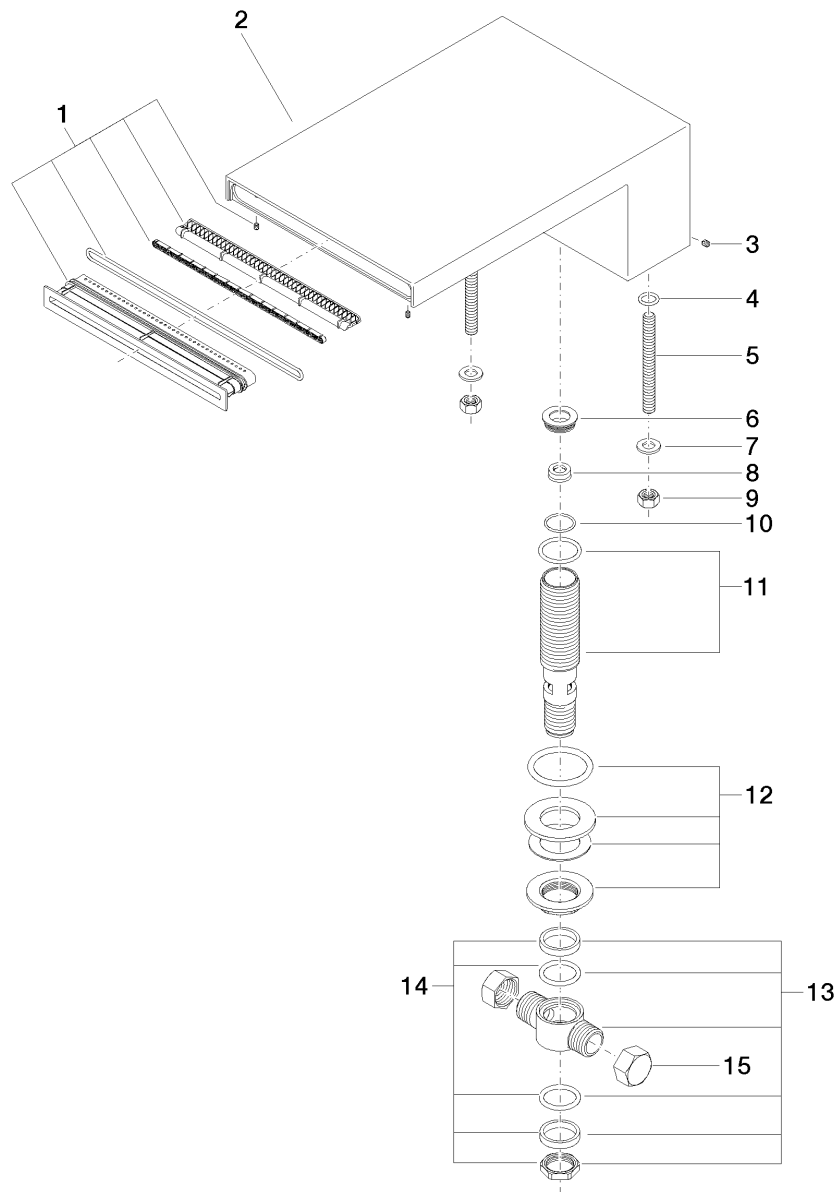

### Product specifications

- **9 1/4" projection**
- Mounting kit containing 2 threaded rods
- Height 3 7/8"
- 1/2" connection

### Surfaces

- |                 |             |
|-----------------|-------------|
| • chrome        | 13630740-00 |
| • matt platinum | 13630740-06 |
| • matt black    | 13630740-33 |

**Exploded assembly drawing**

**Order quantity**

<b>No.</b>	<b>Article number</b>	<b>Name</b>	<b>Installation quantity</b>
1	9029030590090	insert	1
2	091174040ff	spout	1
3	09311104490	pin	1
4	09141000890	seal	2
5	09311101190	pin	2
6	09240424690	nipple	1
7	09301104590	disc	2
8	09230105790	flow reducer	1
9	09231002390	nut	2
10	09141014090	seal	1
11	9030010330090	base	1
12	0423100040490	fixing set	1
13	0417110201090	distributor	1
14	9023100120090	gasket kit	1
15	0421020060092	cap	2